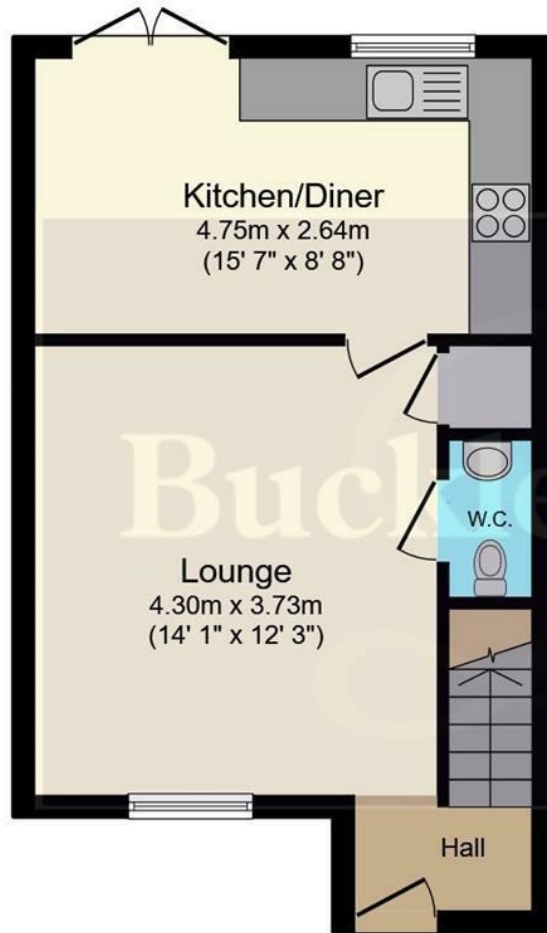

Ground Floor
 Floor area 35.3 sq.m. (380 sq.ft.)

First Floor
 Floor area 33.4 sq.m. (360 sq.ft.)

Total floor area: 68.8 sq.m. (740 sq.ft.)

This floor plan is for illustrative purposes only. It is not drawn to scale. Any measurements, floor areas (including any total floor area), openings and orientations are approximate. No details are guaranteed, they cannot be relied upon for any purpose and do not form any part of any agreement. No liability is taken for any error, omission or misstatement. A party must rely upon its own inspection(s). Powered by www.Propertybox.io